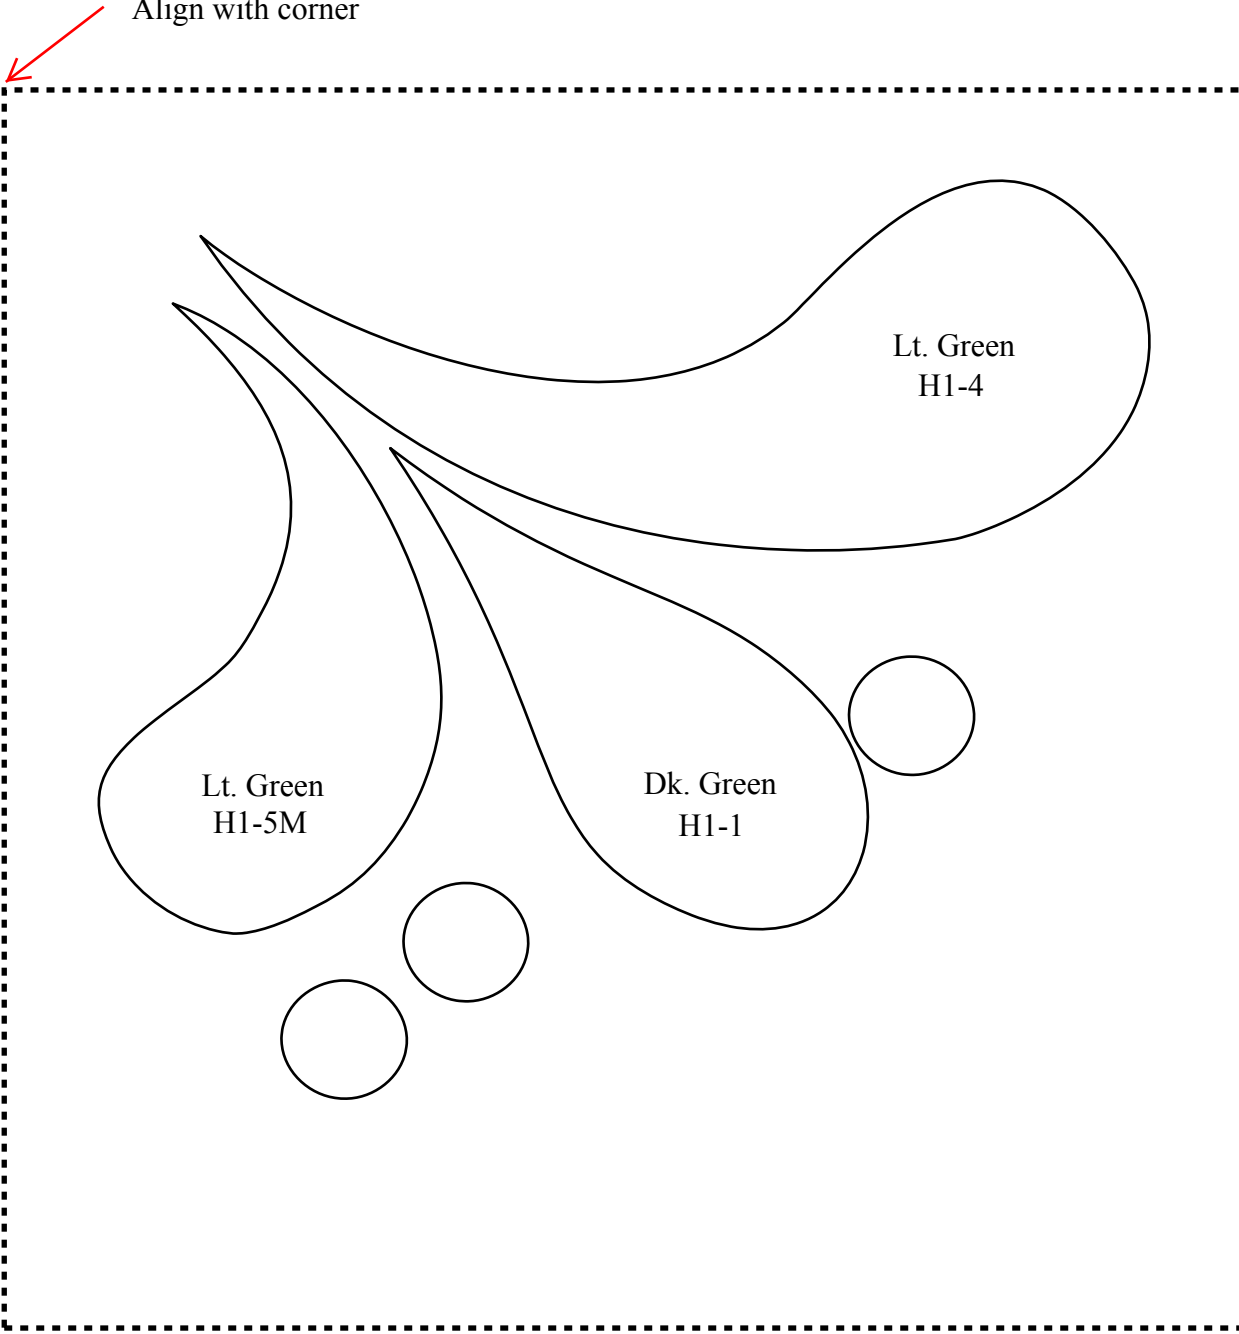

FEATHER FANCY RUNNER *Web Extra*

Cut the following:

White A: (1) 12.5" x 12.5"

F: (2) 6.5" x 16.5"

Red B: (2) 1.5" x 12.5"

C: (2) 1.5" x 14.5"

G: (2) 2.25" x 16.5"

Green D: (2) 1.5" x 14.5"

E: (2) 1.5" x 16.5"

H: (2) 4.5" x 16.5"

Align with corner

Align with corner

Lt. Green
H2-1

Lt. Green
H2-2

Dk. Green
H2-2

Dk. Green
H2-2

Dk. Green
H2-1

Red
R1-M

Red
R5

Dk. Green
H2-2