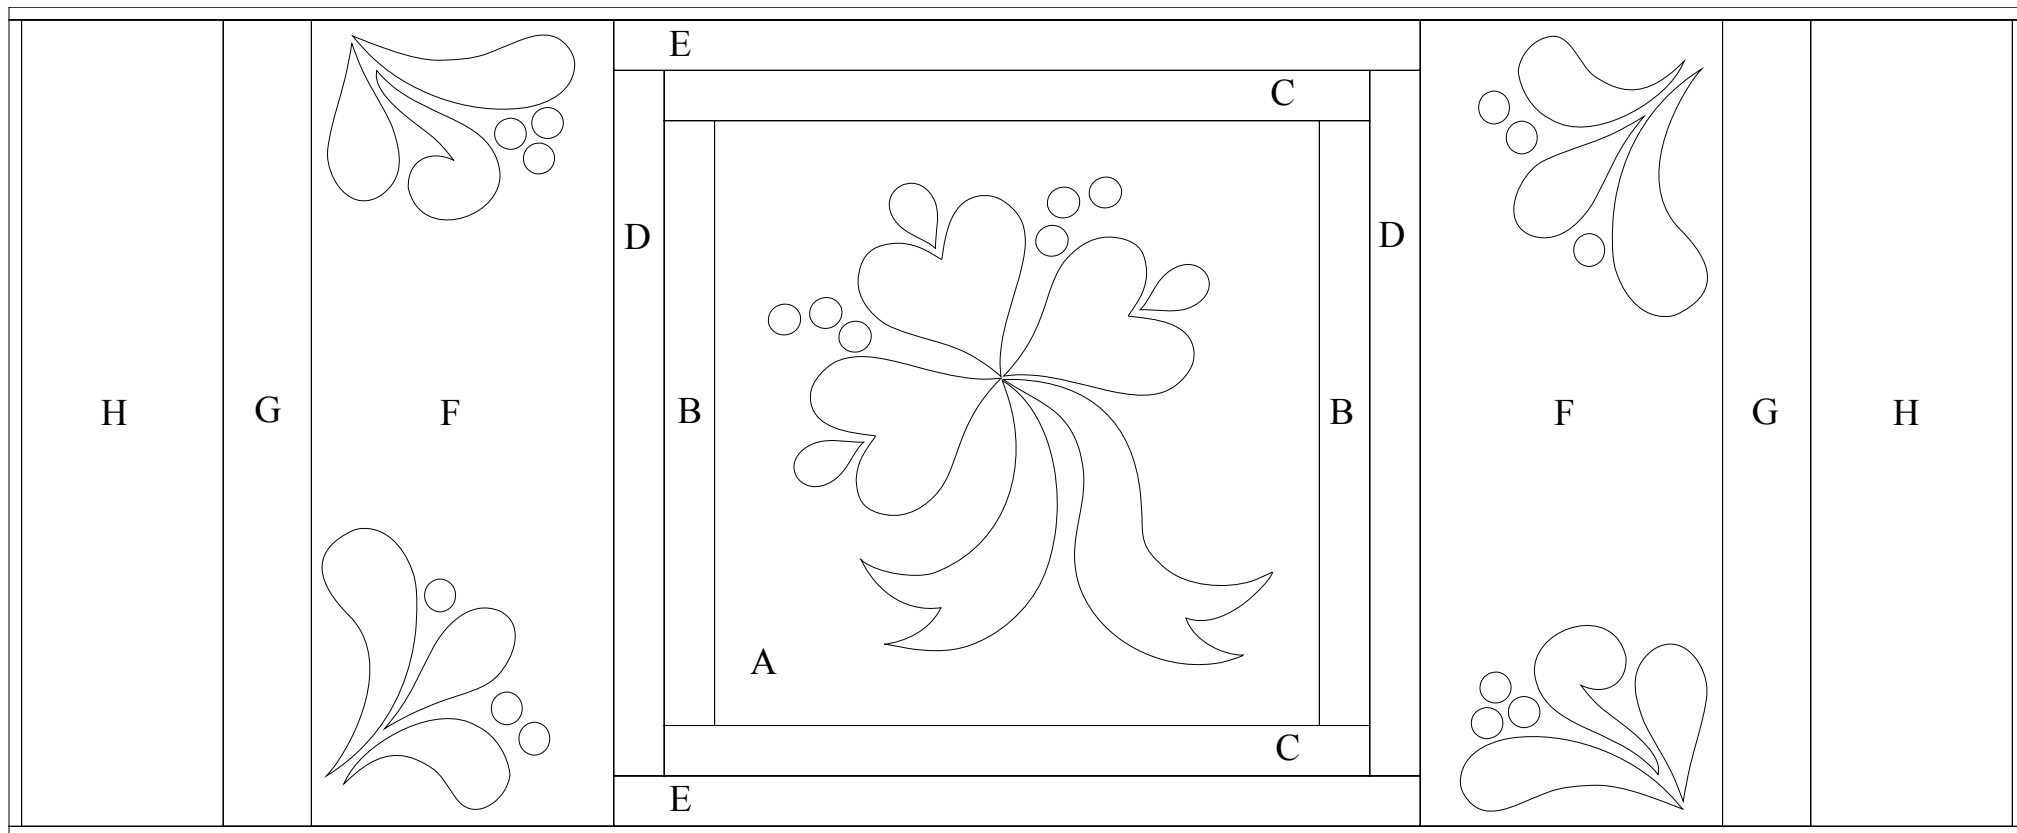

FEATHER FANCY RUNNER *Web Extra*

Cut the following:

White A: (1) 12.5" x 12.5"

F: (2) 6.5" x 16.5"

Red B: (2) 1.5" x 12.5"

C: (2) 1.5" x 14.5"

G: (2) 2.25" x 16.5"

Green D: (2) 1.5" x 14.5"

E: (2) 1.5" x 16.5"

H: (2) 4.5" x 16.5"

Align with corner

Align with corner

Lt. Green
H2-1

Lt. Green
H2-2

Dk. Green
H2-2

Dk. Green
H2-2

Dk. Green
H2-1

Red
R1-M

Red
R5

Dk. Green
H2-2