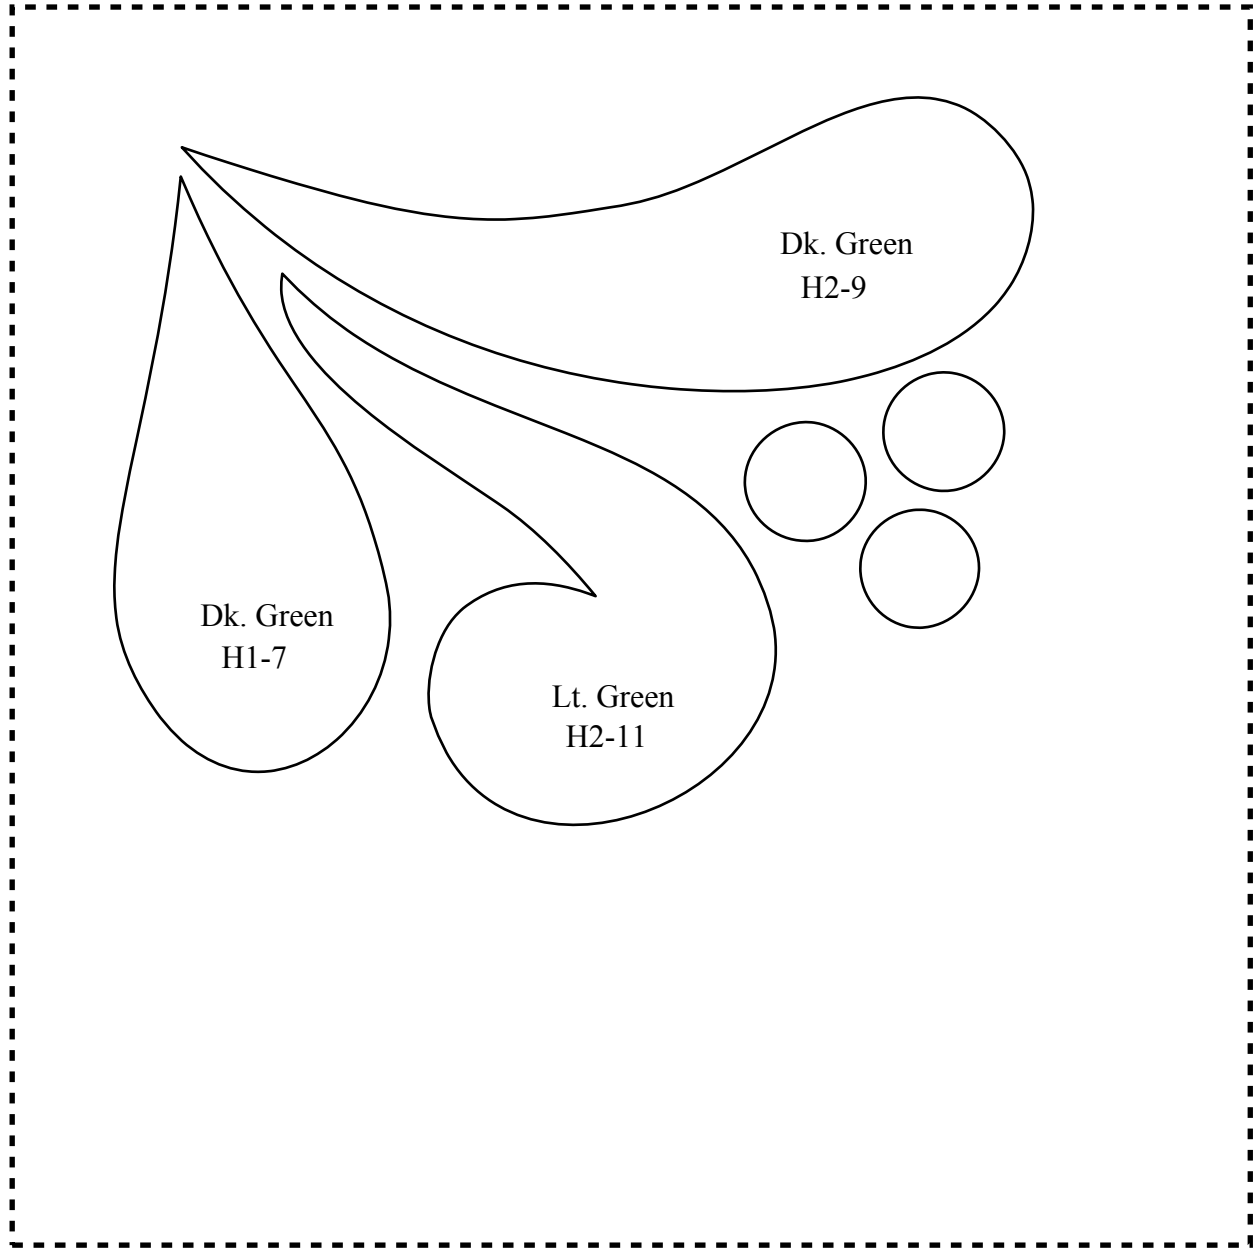

FEATHER FANCY RUNNER *Web Extra*

Cut the following:

White A: (1) 12.5" x 12.5"

F: (2) 6.5" x 16.5"

Red B: (2) 1.5" x 12.5"

C: (2) 1.5" x 14.5"

G: (2) 2.25" x 16.5"

Green D: (2) 1.5" x 14.5"

E: (2) 1.5" x 16.5"

H: (2) 4.5" x 16.5"

Align with corner

Align with corner

Lt. Green
H2-1

Lt. Green
H2-2

Dk. Green
H2-2

Dk. Green
H2-2

Dk. Green
H2-1

Red
R1-M

Red
R5

Dk. Green
H2-2