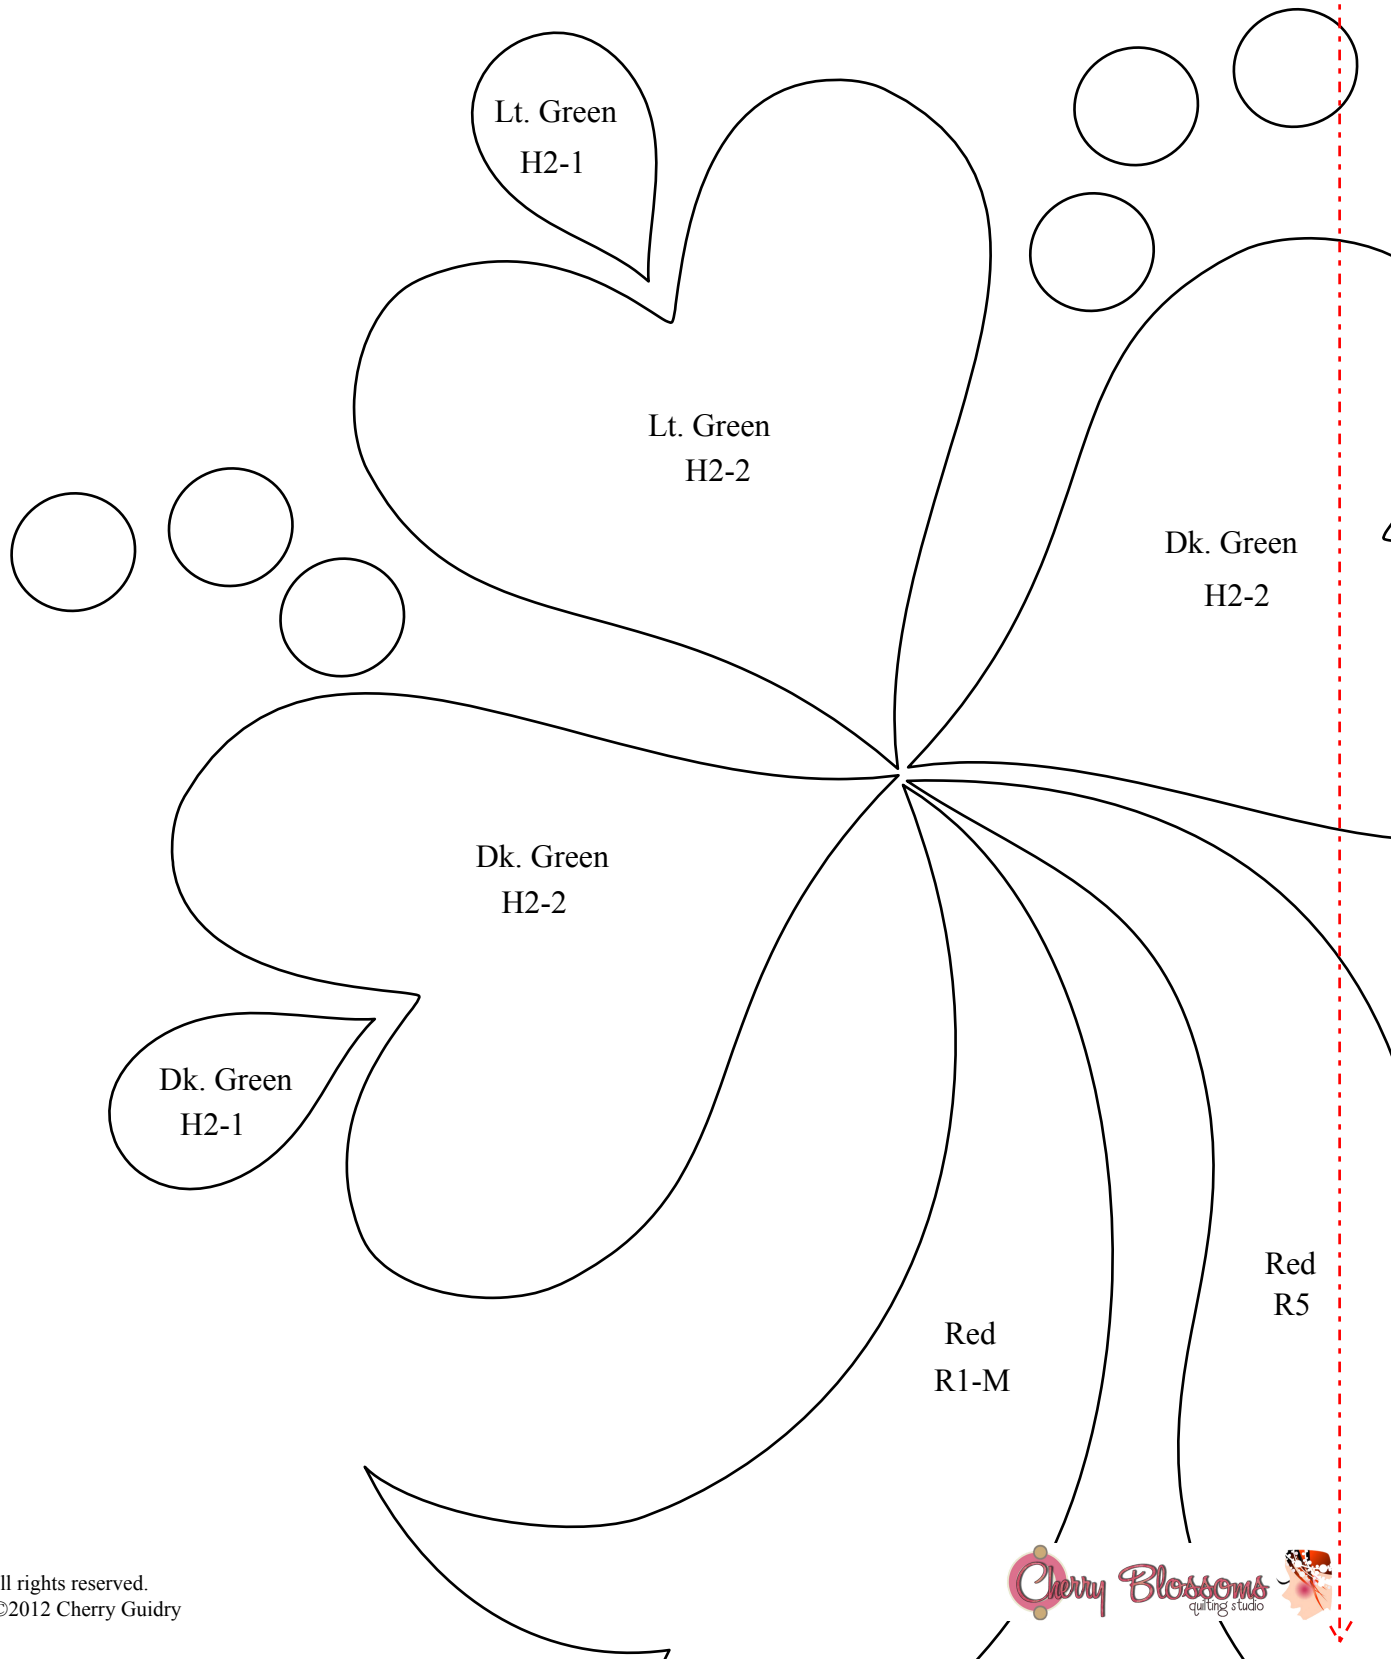

FEATHER FANCY RUNNER *Web Extra*

Cut the following:

White A: (1) 12.5" x 12.5"

F: (2) 6.5" x 16.5"

Red B: (2) 1.5" x 12.5"

C: (2) 1.5" x 14.5"

G: (2) 2.25" x 16.5"

Green D: (2) 1.5" x 14.5"

E: (2) 1.5" x 16.5"

H: (2) 4.5" x 16.5"

Align with corner

Align with corner

Lt. Green
H2-1

Lt. Green
H2-2

Dk. Green
H2-2

Dk. Green
H2-2

Dk. Green
H2-1

Red
R1-M

Red
R5

Dk. Green
H2-2